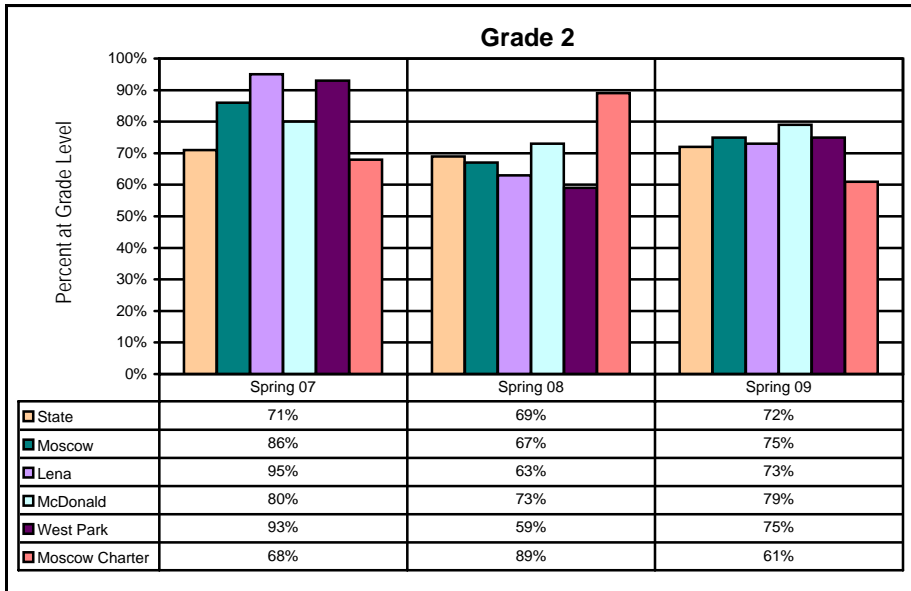

Spring IRI 2007-2009: All Students* Percent Proficient: State / District / School

* All students included even if they first enrolled in May.