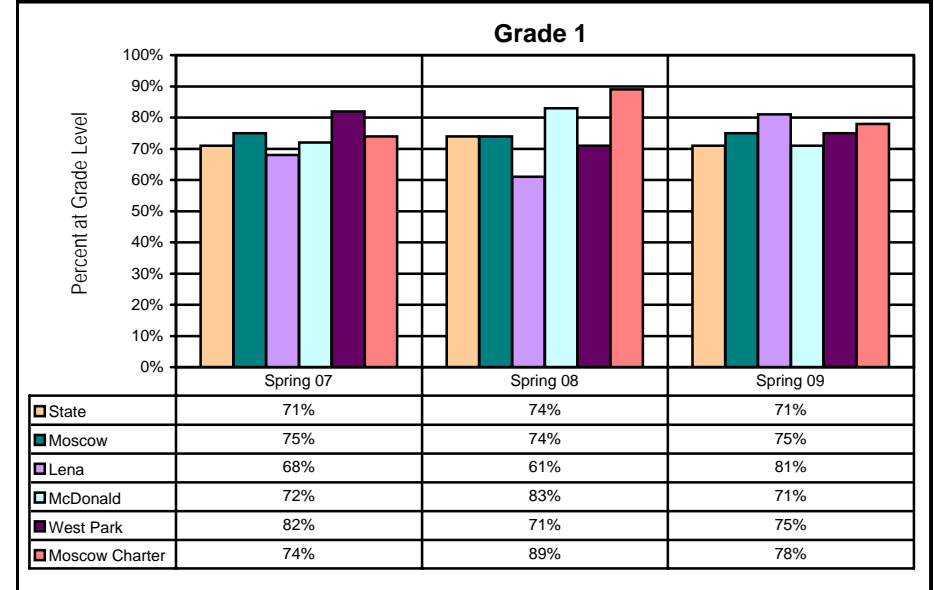

Spring IRI 2007-2009: All Students* Percent Proficient: State / District / School

* All students included even if they first enrolled in May.