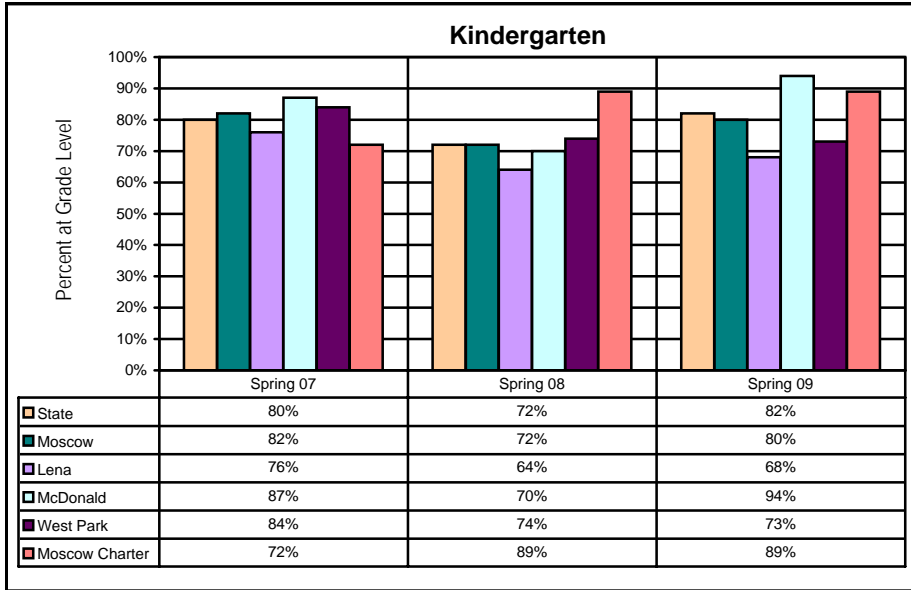

Spring IRI 2007-2009: All Students* Percent Proficient: State / District / School

* All students included even if they first enrolled in May.