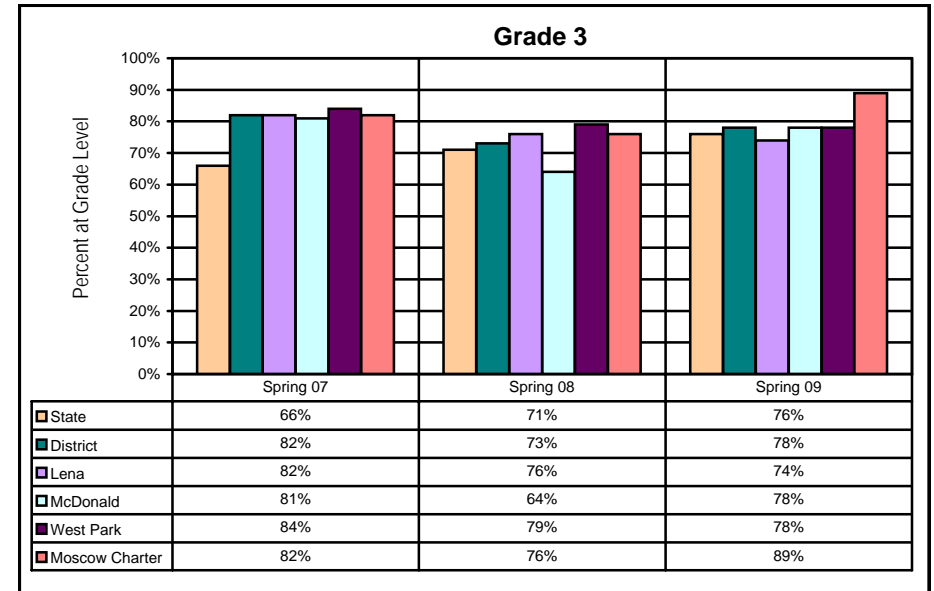

Spring IRI 2007-2009: All Students* Percent Proficient: State / District / School

* All students included even if they first enrolled in May.