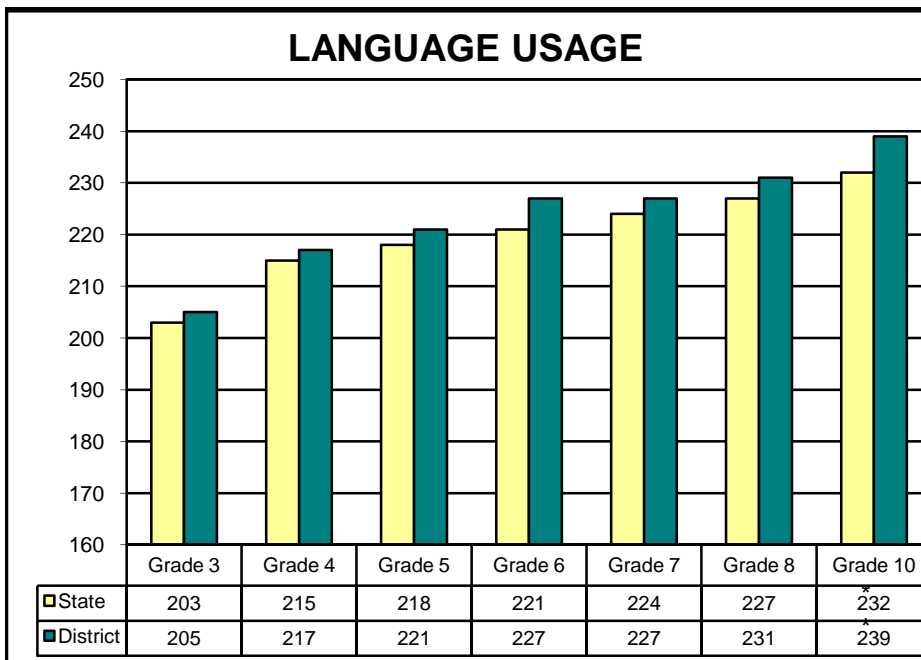

ISAT 2010: State/District SCALE SCORES - GRADES 3-8 & 10

* Grade 10 data not yet available.