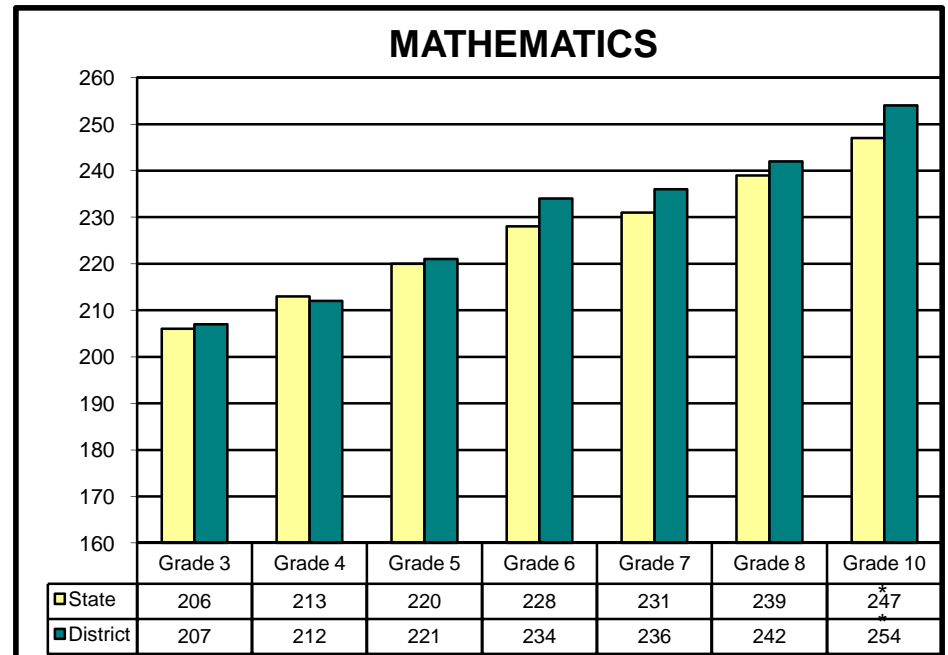

ISAT 2010: State/District SCALE SCORES - GRADES 3-8 & 10

* Grade 10 data not yet available.