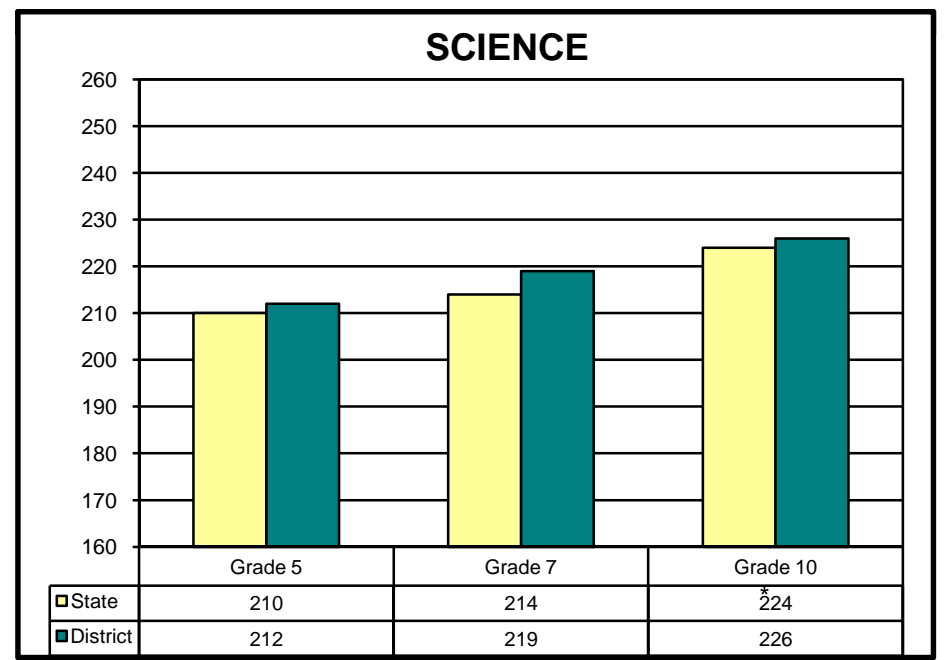

ISAT 2010: State/District SCALE SCORES - GRADES 3-8 & 10

* Grade 10 data not yet available.