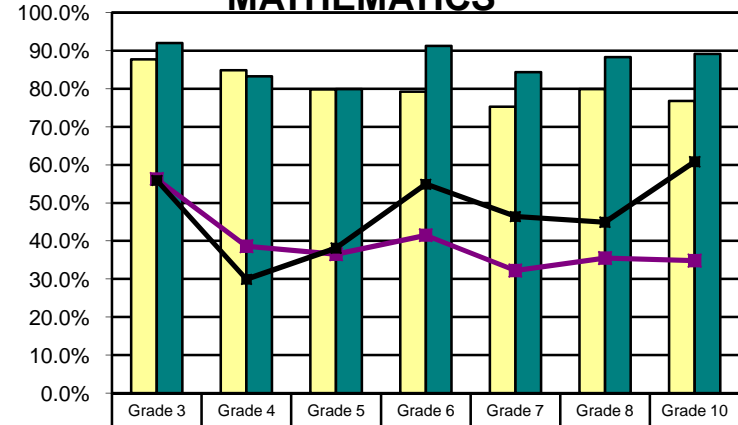

MATHEMATICS

	Grade 3	Grade 4	Grade 5	Grade 6	Grade 7	Grade 8	Grade 10
State Percent Proficient & Advanced	87.7%	84.9%	79.8%	79.2%	75.3%	79.9%	76.8%
MSD Percent Proficient & Advanced	92.0%	83.3%	79.9%	91.3%	84.4%	88.3%	89.2%
State Percent Advanced	56.3%	38.6%	36.5%	41.5%	32.2%	35.5%	34.8%
MSD Percent Advanced	55.9%	29.9%	38.1%	54.9%	46.4%	44.9%	60.8%