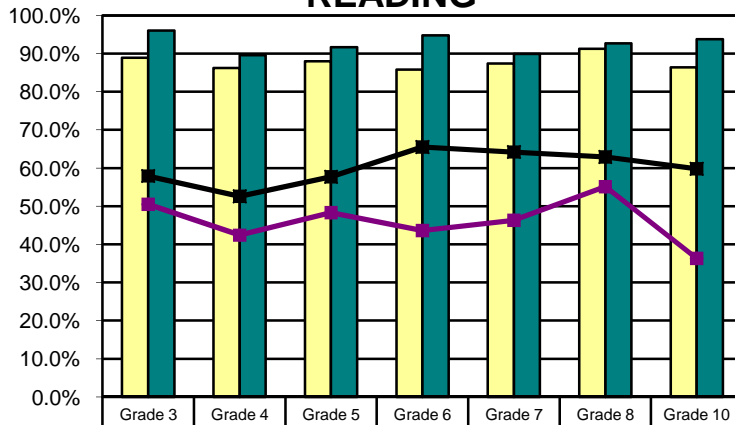

ISAT 2010: State/District Percent Proficient and Advanced - Grades 3-8 & 10

READING

	Grade 3	Grade 4	Grade 5	Grade 6	Grade 7	Grade 8	Grade 10
State Percent Proficient & Advanced	88.9%	86.2%	88.0%	85.8%	87.4%	91.3%	86.4%
MSD Percent Proficient & Advanced	96.0%	89.6%	91.7%	94.8%	89.9%	92.7%	93.8%
State Percent Advanced	50.5%	42.4%	48.3%	43.6%	46.3%	55.1%	36.3%
MSD Percent Advanced	57.9%	52.6%	57.7%	65.5%	64.2%	62.9%	59.8%