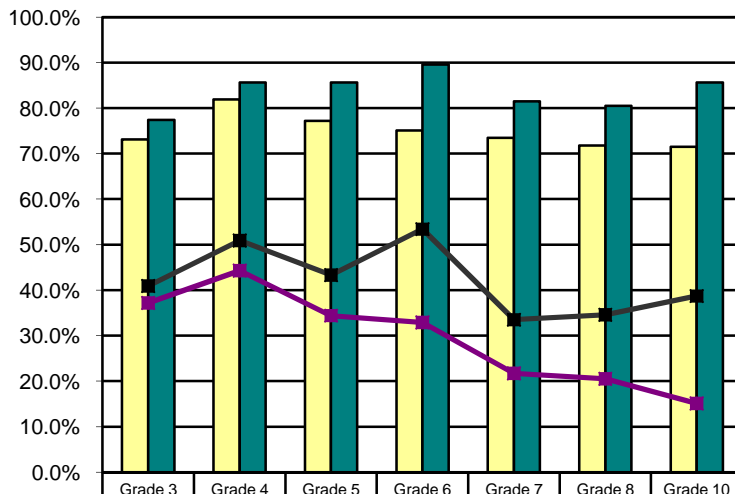

LANGUAGE USAGE

	Grade 3	Grade 4	Grade 5	Grade 6	Grade 7	Grade 8	Grade 10
State Percent Proficient & Advanced	73.1%	81.9%	77.2%	75.1%	73.5%	71.8%	71.5%
MSD Percent Proficient & Advanced	77.4%	85.6%	85.6%	89.6%	81.5%	80.5%	85.6%
State Percent Advanced	37.2%	44.3%	34.4%	32.9%	21.7%	20.5%	15.1%
MSD Percent Advanced	40.9%	50.9%	43.3%	53.4%	33.5%	34.6%	38.7%