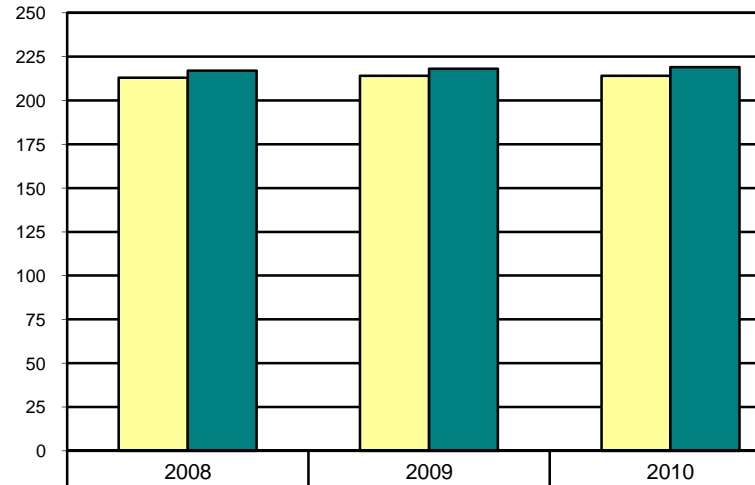

Grade 7

	2008	2009	2010
State	213	214	214
District/MJHS	217	218	219