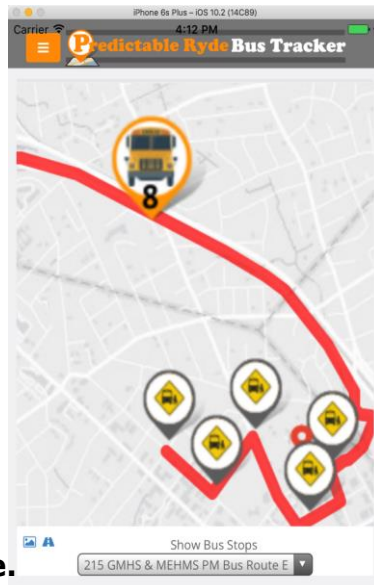

School Bus App!

**STOP GUESSING WHERE YOUR
SCHOOL BUS IS.
USE THE PREDICTABLE RYDE
BUS TRACKER APP AND KNOW!**

- ✓ Live bus locations
- ✓ text message alerts
- ✓ iPhone, Android, and Website Apps
- ✓ Free 30 Day Trial
- ✓ Family Plans from \$4.99/mo or \$39.99 for the school year.
- ✓ Helps Your School Transportation Dept.
- ✓ Starts Fall 2017!
- ✓ Try it. Cancel Anytime.

Try Free for 30 Days!

Sign up Code:

MOSCOW 2017

www.predictableryde.com